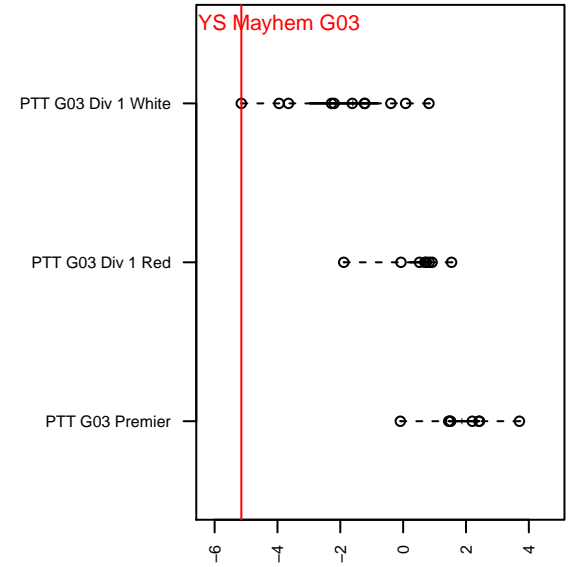

# Molalla YS Mayhem G03

Molalla, OR  
G03 total strength=839  
attack=1.23 defense=1.07  
fall league = PTT G03 Div 1 White

alt names used:  
Molalla 03G Mayhem

Venues played:  
2017 PTT G03 Division 1 White

**attack and defense variance (black dot)  
relative to other teams  
and top 10 in region**

**attack and defense rating  
relative to others at age  
and all opponents in last 13 months**

**Performance relative to 13 month average**