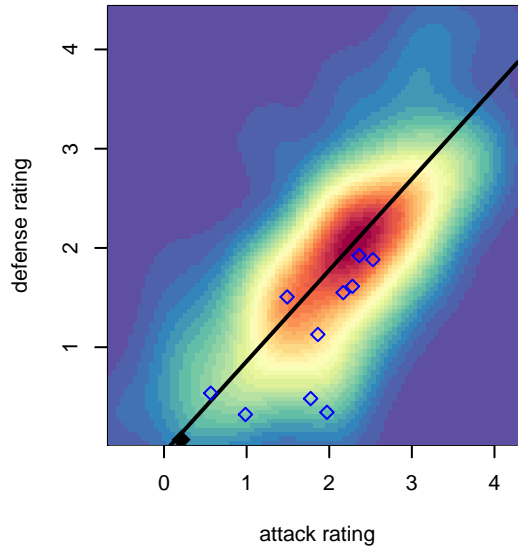

# Molalla YS Mayhem G03

Molalla, OR  
G03 total strength=839  
attack=1.23 defense=1.07  
fall league = PTT G03 Div 1 White

alt names used:  
Molalla 03G Mayhem

Venues played:  
2017 PTT G03 Division 1 White

**attack and defense variance (black dot)  
relative to other teams  
and top 10 in region**

**attack and defense rating  
relative to others at age  
and all opponents in last 13 months**

**Performance relative to 13 month average**